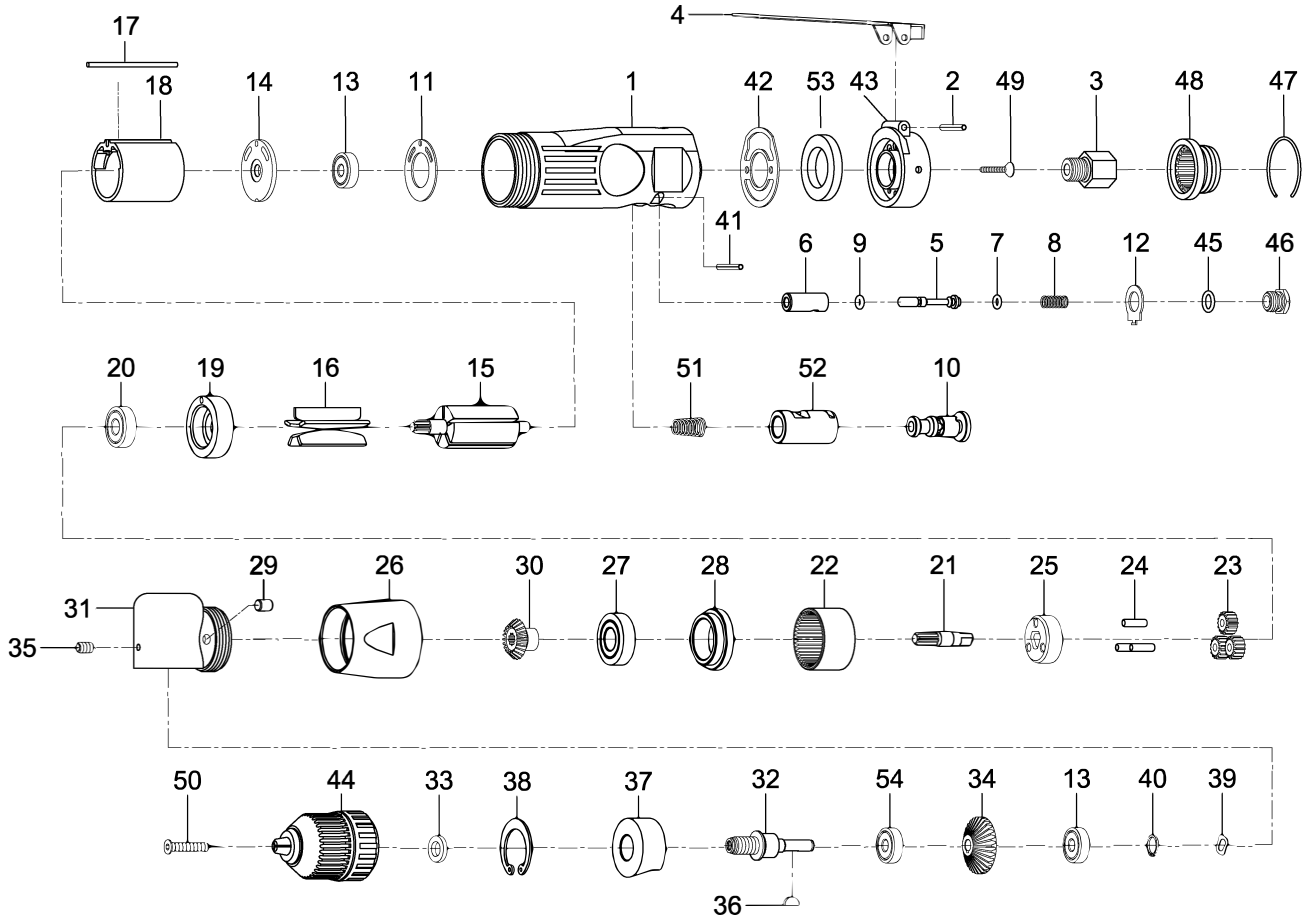

# OS-709R GAV HAVALI MATKAP 90 DERECE

Index No.	Parts No.	Description	Index No.	Parts No.	Description
1	84201	Motor Housing	28	70928R	Spacer
2	30102	Spring Pin ( $\varnothing 3 \times 24L$ )	29	56237	Oil Cap ( $3/16''$ )
3	51203	Air Inlet	30	70930R	Pinion
4	84204	Throttle Lever	31	70931R	Angle Housing
5	84205	Valve Stem	32	70932RN	Spindle
6	84206	Valve	33	70133	Washer
7	OR00305200	O-Ring ( $3.5 \times 2.0$ )	34	70934R	Gear
8	30108	Spring	35	70122	Set Screw ( $M4 \times 6L$ )
9	84209	O-Ring ( $\varnothing 2 \times \varnothing 1.5$ )	36	70936R	Key
10	84210	Reverse Lever	37	70937R	Bearing Cap
11	80211	Motor Gasket	38	70938	Retainer Ring ( $RTW-32$ )
12	84212	Reverse Retainer	39	63049	Wave Washer ( $WW-6$ )
13	030113	Ball Bearing (2) ( $626ZZ$ )	40	72012	Retainer Ring ( $STW-6$ )
14	80214	End Plate	41	40337	Spring Pin ( $\varnothing 3 \times 18L$ )
15	70915R	Rotor	42	84254	Rear Gasket
16	80216	Rotor Blades (5)	43	84255	Rear Cover
17	80217-13	Spring Pin ( $\varnothing 2.5 \times 55L$ )	44	10035-12	Keyless Chuck ( $3/8''$ )
18	80218-22	Cylinder	45	40134	O-Ring ( $P8$ )
19	70919R	Front End Plate	46	84246	Throttle Valve Plug
20	030120	Ball Bearing ( $608ZZ$ )	47	51229	Retainer Ring ( $\varnothing 1.2 \times \varnothing 35$ )
21	70921R	Shaft	48	51206	Exhaust Deflector
22	70922R	Internal Gear	49	84249	Screw (2) ( $M3 \times 15L$ )
23	30123	Planet Gear (3)	50	70530	Screw ( $M5 \times 25$ )
24	30124	Pin (3) ( $\varnothing 4 \times 13.8L$ )	51	84251	Spring
25	70925R	Cage	52	84252	Reverse Bushing
26	70926R	Lock Ring	53	51230	Muffler
27	040313	Ball Bearing ( $6001$ )	54	051825	Ball Bearing ( $607ZZ$ )